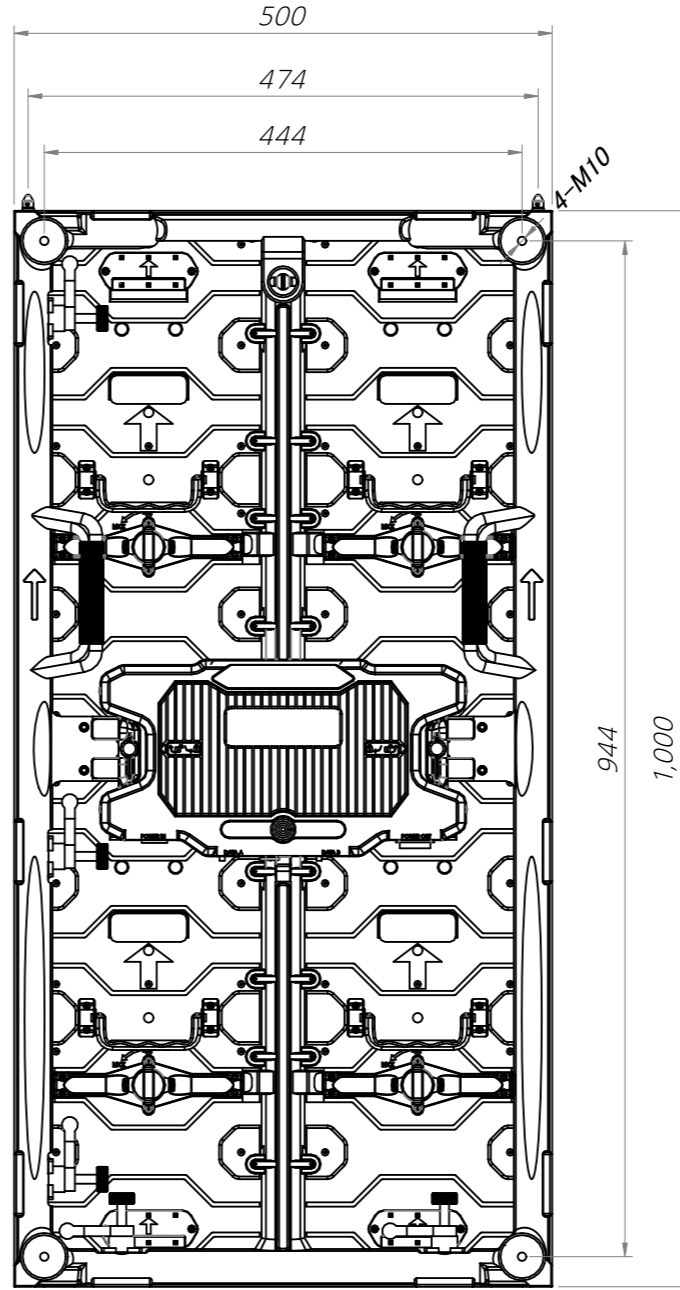

LBCK039-GN
 - SIZE: W 500mm X H 1,000mm

PROJECT TITLE

LED Screen

NOTE

1. This drawing is only for reference.
2. Specifications subject to change without notice.

△		
△		
△		
△		
△		
△		
△		
△		
△		
△		

REVISIONS DATE

DRAWN BY

DESIGNED BY

CHECKED BY

APPROVED BY

DRAWING TITLE
Cabinet Elevation
 LBCK039-GN

MATERIAL

SCALE 1 / 7

DATE 2022. 03. 15.

SHEET NO. REV.

A3/420x577mm (27mm)