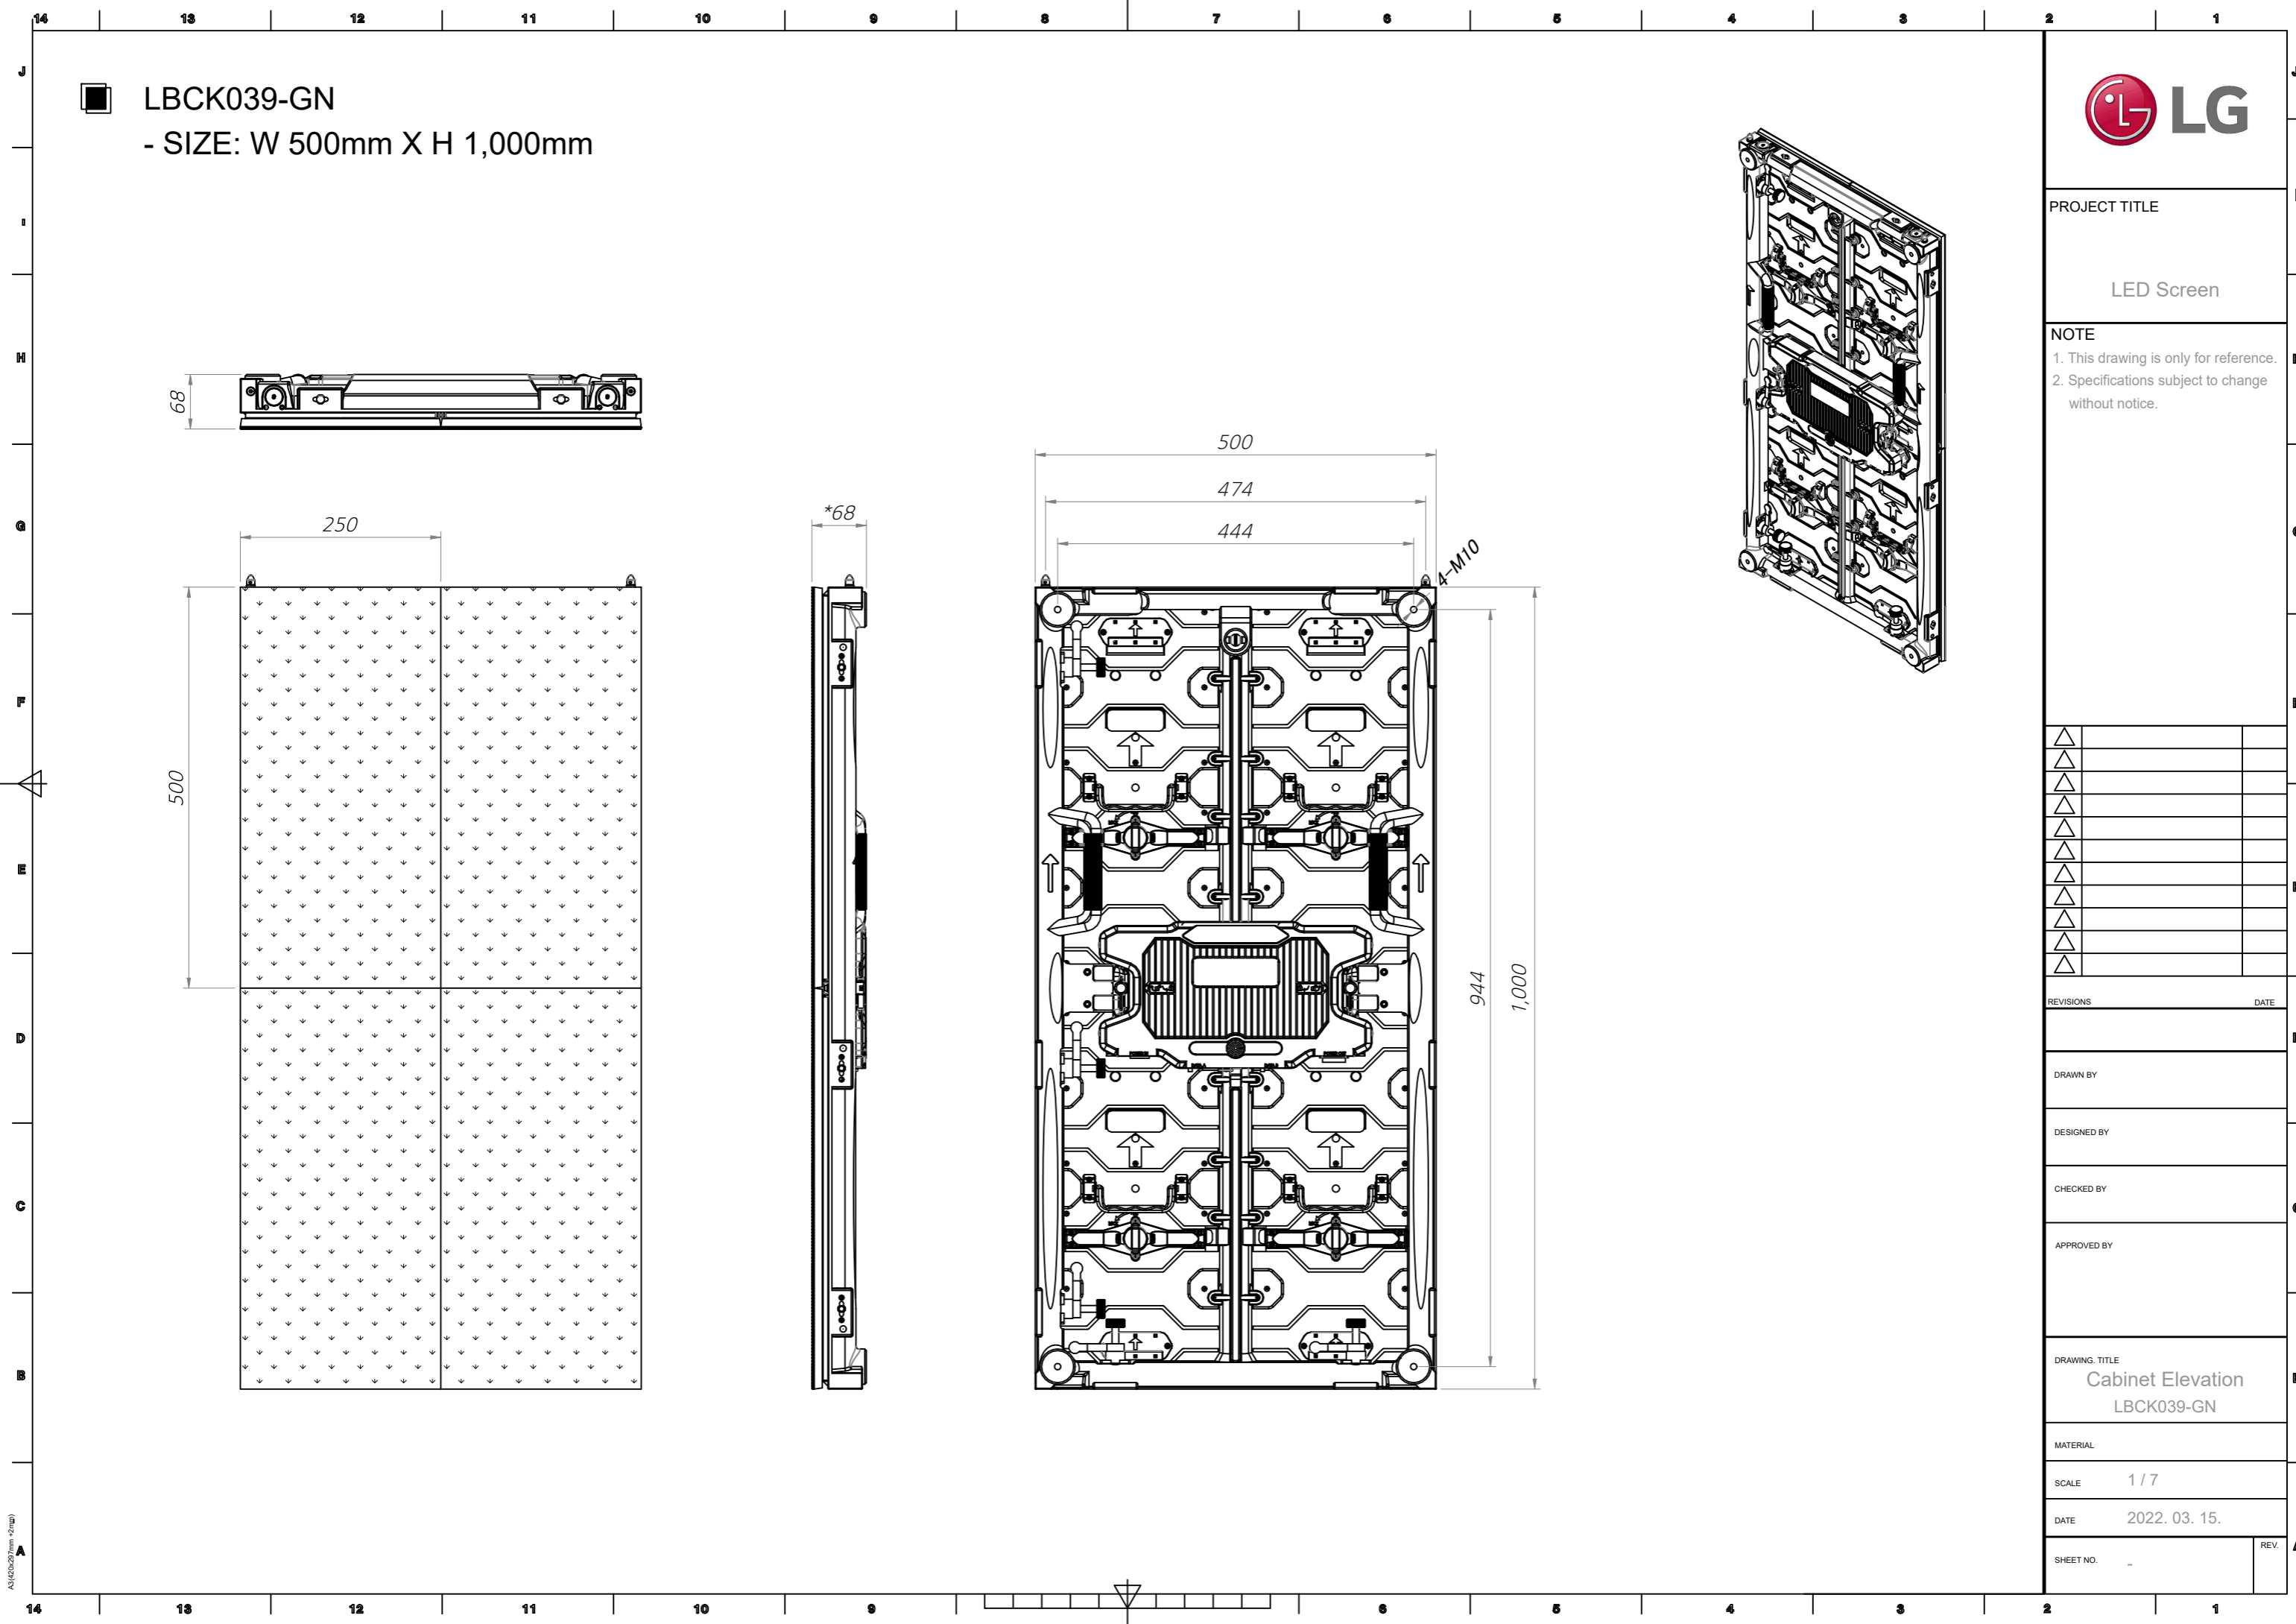

LBCK039-GN
 - SIZE: W 500mm X H 1,000mm

PROJECT TITLE

LED Screen

NOTE

1. This drawing is only for reference.
2. Specifications subject to change without notice.

△		
△		
△		
△		
△		
△		
△		
△		
△		
△		

REVISIONS DATE

DRAWN BY

DESIGNED BY

CHECKED BY

APPROVED BY

DRAWING TITLE
Cabinet Elevation
 LBCK039-GN

MATERIAL

SCALE 1 / 7

DATE 2022. 03. 15.

SHEET NO. REV.

A3/420x577mm (27mm)